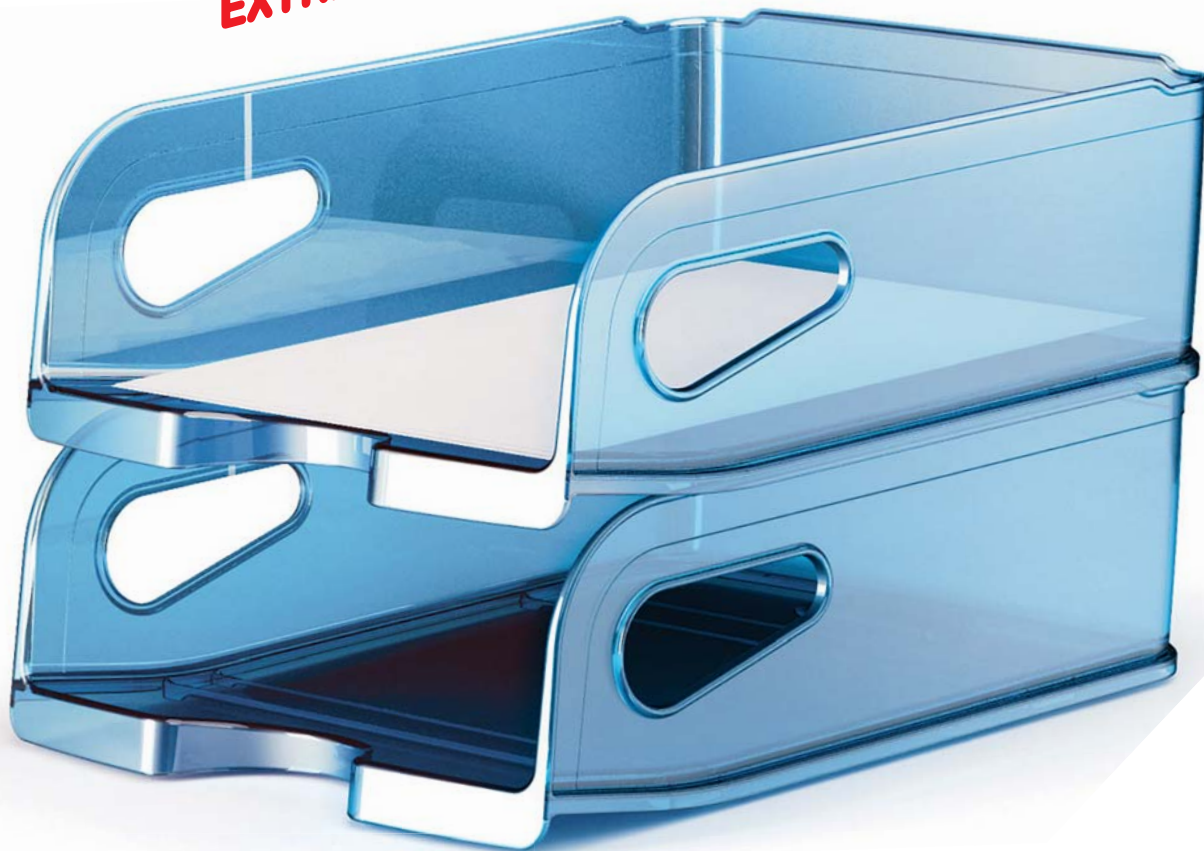

mod. **MAXI**

EXTRA STRONG

ref. 18MAX...