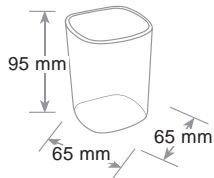

ref. 4111...