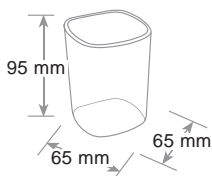

ref. 4111RE