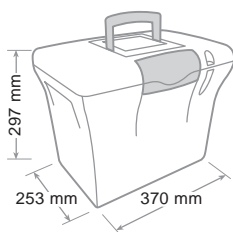

Cassettiera Smile

Drawer cabinet - Bloc tiroir

Cassetti a scorrimento silenzioso, blocco di fine corsa, foro sulla base per una presa agevole dei documenti, etichette e portaetichette forniti. Accostabili e sovrapponibili. Piedi antiscivolo e antigraffio per la base.

Drawers with quiet operation, slide stop, hole on the base to facilitate withdrawal of documents, label supplied. The cabinets can be lined up or stacked. Non-slip and anti-scratch rubber feet.

Tiroirs coulissants silencieux et butée d'arrêt, trou de préhension pour saisir aisément les documents, étiquettes et portetiquettes fournies.

Modulaire et superposition stable. Livré avec patins antidérapants et anti-rayures.

**CASSETTI INFRANGIBILI
UNBREAKABLE DRAWERS
TIROIRS INCASSABILI**

cassetti traslucidi - translucent drawers - tiroirs translucides

ref.	colore/color/ couleur	8003438...	pz/pcs
TR 15P 4P BL	azzurro / light blue / bleu clair	...005175	1
TR 15P 4P V	verde / green / vert	...005182	1
TR 15P 4P AR	arancio / orange / orange	...005199	1
TR 15P 4P GR	grigio / grey / gris	...010308	1

**5 CARTELLINE A4 INCLUDE
A4 PAPER FILES INCLUDED
DOSSIERS A4 INCLUS**

33cm

Valigetta Smile

Mobile suspension file case - Mallette

Maniglia a scomparsa - Carry handle lodge - Poignée rétractable

colori opachi - mat colors - colori opaques

ref.	colore/color/ couleur	8003438...	pz/pcs
170GR BL	azzurro / light blue / bleu clair	...008145	1
170GR V	verde / green / vert	...008152	1

accessori - accessories - accessoires

10 cartelline di ricambio formato A/4
Refill pack of 10 A/4 suspension files
10 dossiers de remplacement format A/4

ref.	colore/color/ couleur	8003438...	pz/pcs
170CART	avana / havana	...008817	1/20