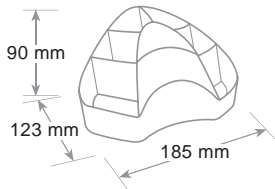

Multipot Classic

Desk organizer - Multipot

Pratico e versatile sulla scrivania, per contenere penne e accessori vari. Fornito senza accessori di cancelleria raffigurati.

Large capacious, stable pen holder for the desk top. Glossy finish. Supplied without the stationery accessories shown in the photo.

Pratique et astucieux pour rassembler et ranger les accessoires de bureau. Finition brillante. Livré sans accessoires de papeterie représentés.

colori trasparenti - transparent colors - couleurs transparentes

ref.	colore/color/couleur	8003438...	pz/pcs
TR7121 CR	cristallo / cristal / cristal	...008640	6
TR7121 BL	azzurro / light blue / bleu clair	...012487	6
TR7121 V	verde / green / vert	...012470	6
TR7121 AS	col. assortiti / col. ass.	...016720	6

colori opachi - mat colors - couleurs opaques → pag. 191

Bacinella Classic

Pen tidy - Plumier de bureau

Per contenere gli accessori di cancelleria di uso quotidiano. Può essere usata per organizzare i cassetti o sulla scrivania. Fornito senza accessori di cancelleria raffigurati.

To organise standard stationery accessories for everyday use. Can be placed inside a drawer or on the top of the desk. Supplied without the stationery accessories shown in the photo.

Pour rassembler et ranger les accessoires de bureau d'usage quotidien. Peut s'utiliser dans un tiroir ou sur le bureau. Livré sans accessoires de papeterie représentés.

colori opachi - mat colors - couleurs opaques

colori trasparenti - transparent colors - couleurs transparentes

ref.	colore/color/couleur	8003438...	pz/pcs
3110 N	nero / black / noir	...031174	10
3110 A	blu / blue / blue	...031150	10
3110 R	rosso / red / rouge	...031136	10