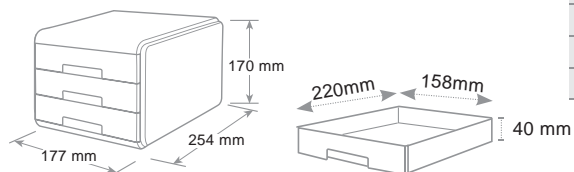

ref.	colore/color/ couleur	8003438...	pz/pcs
19P3PPASBL	azzurro / light blue / bleu	...022851	4
19P3PPASV	verde / green / vert	...022868	4
19P3PPASG	giallo / yellow / jaune	...022875	4
19P3PPASVI	lilla / lilac / lilas	...022882	4
19P3PPASAS	col. ass.	vedi ean col.	4