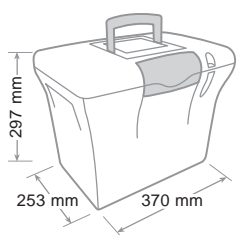

5 CARTELLINE A4 INCLUDE
A4 PAPER FILES INCLUDED
DOSSIERS A4 INCLUS
33cm

Valigetta multuso

Multipurpose case - Mallette polyvalente

Valigetta in plastica di grande capacità con coperchio a ribalta per uso domestico o per l'ufficio. Adatta a contenere molti oggetti. È in grado di soddisfare molteplici e diverse esigenze: giochi, utensili per hobby e fai da te, medicinali, materiale per la pulizia domestica, documenti. Questi sono solo alcuni esempi perché in realtà questa valigetta si presta a svariati utilizzi in base alle esigenze personali. Dotata di chiusura e maniglia. Possibilità di chiudere con un lucchetto (non fornito). Sovrapponibili.

Large capacity plastic case with flip top lid for home or office use. Suitable for many objects. It can satisfy many different needs: games, hobby and craft tools, medicines, household cleaning materials, documents. These are just a few examples because in reality this case lends itself to various uses based on personal needs. Equipped with lock and handle. Possibility of closing with a padlock (not supplied). Stackable.

Mallette en plastique de grande capacité avec couvercle rabattable pour une utilisation à la maison ou au bureau. Idéale pour contenir de nombreux objets. Il est capable de satisfaire des besoins multiples et différents: jeux, outils de loisirs et de bricolage, médicaments, produits d'entretien ménager, documents. Ce ne sont là que quelques exemples car en réalité cette mallette se prête à diverses utilisations en fonction des besoins personnels. Équipé de fermeture et poignée. Possibilité de fermeture avec un cadenas (non fourni). Empilable.