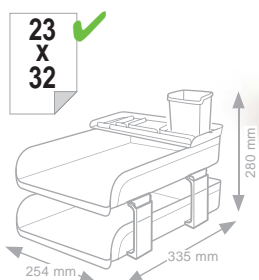

VINTAGE PALETTE: COLORA IL TUO AMBIENTE

PORTA IN UFFICIO O IN CASA I ROMANTICI COLORI VINTAGE E GODITI LE NOSTALGICHE SFUMATURE DI QUESTI COMPLEMENTI:
L'AZZURRO DELLA CARTA DA ZUCCHERO. IL CALDO COLORE DEL CARMELLO E IL BIANCO CREMOSO DEL LATTE
...E LA MENTE TORNA AGLI ANNI 50 !

Caramel

VINTAGE Palette: Color Your Environment

Bring the romantic Vintage colors to the office or home and enjoy the nostalgic shades of these accessories: the blue of sugar paper, the warm color of caramel and the creamy white of milk ... And the mind goes back to the 50s!

Palette VINTAGE : Colorez votre environnement

Apportez les couleurs romantiques Vintage au bureau ou à la maison et profitez des nuances nostalgiques de ces accessoires : le bleu du papier sucré, la couleur chaude du caramel et le blanc crème du lait... Et l'esprit remonte aux années 50!

KIT IN GIFT BOX

Set scrivania

Desk set - Set bureau

ref. 830CA

5 pz/pcs

2 portacorrispondenza con distanziali - 1 bacinella - 1 portapenna - 1 righello cm.16
2 letter tray with risers - 1 pen tidy - 1 pen holder - 1 ruler cm16
2 corbeilles à courrier avec rehausses - 1 plumier de bureau - 1 pot à crayon - 1 règle cm.16

ref.	colore/color/ couleur	8003438...	pz/pcs
830CA	CARAMEL	...032096	1