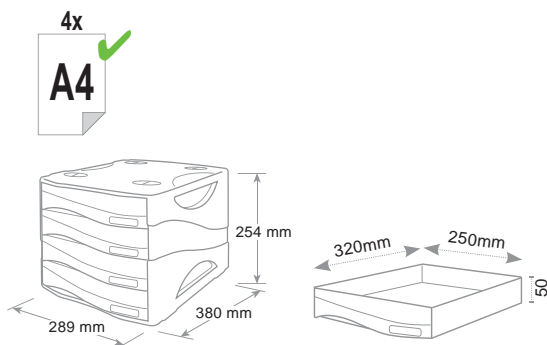

Cassettiera Smile

Drawer cabinet - Bloc tiroir

Cassetti a scorrimento silenzioso, blocco di fine corsa, foro sulla base per una presa agevole dei documenti, etichette e portaetichette forniti. Accostabili e sovrapponibili. Piedi antiscivolo e antigraffio per la base.

Drawers with quiet operation, slide stop, hole on the base to facilitate withdrawal of documents, label supplied. The cabinets can be lined up or stacked. Non-slip and anti-scratch rubber feet.

Tiroirs coulissants silencieux et butée d'arrêt, trou de préhension pour saisir aisément les documents, étiquettes et portetiquettes fournies.

Modulaire et superposition stable. Livré avec patins antidérapants et anti-rayures.

**CASSETTI INFRANGIBILI
UNBREAKABLE DRAWERS
TIROIRS INCASSABILI**

cassetti traslucidi - translucent drawers - tiroirs translucides

ref.	colore/color/ couleur	8003438...	pz/pcs
TR 15P 4P BL	azzurro / light blue / bleu clair	...005175	1
TR 15P 4P V	verde / green / vert	...005182	1
TR 15P 4P AR	arancio / orange / orange	...005199	1
TR 15P 4P GR	grigio / grey / gris	...010308	1

**5 CARTELLINE A4 INCLUDE
A4 PAPER FILES INCLUDED
DOSSIERS A4 INCLUS**

33cm

Valigetta Smile

Mobile suspension file case - Mallette

Maniglia a scomparsa - Carry handle lodge - Poignée rétractable

colori opachi - mat colors - colori opaques

ref.	colore/color/ couleur	8003438...	pz/pcs
170GR BL	azzurro / light blue / bleu clair	...008145	1
170GR V	verde / green / vert	...008152	1

accessori - accessories - accessoires

10 cartelline di ricambio formato A/4
Refill pack of 10 A/4 suspension files
10 dossiers de remplacement format A/4

ref.	colore/color/ couleur	8003438...	pz/pcs
170CART	avana / havana	...008817	1/20