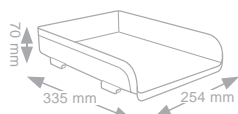

Portacorrispondenza Vintage

Letter tray - Corbeille à courrier

Per A4 fino a cm 23 x 32. Sovrapponibile diritto o a scalare. A richiesta sono disponibili distanziali per sovrapporre due o più pezzi raddoppiando lo spazio tra i portacorrispondenza. Finitura lucida.

Takes A4 sheets up to cm 23 x 32. Can be stacked vertically or in steps, remaining stable. Plastic risers are available optional for stacking of two or more trays in order to double storage space. Glossy finish.

Accepte le format A4 et jusqu'à cm 23 x 32. Empilable en vertical ou à échelle. Sont disponibles des rehausseurs pour la superposition de plus corbeilles et doubler l'espace utile entre les corbeilles. Finition brillante.

ref.	colore/color/couleur	8003438...	pz/pcs
85510MI	MILK	...032256	10

23
x
32

ref. 85510MI

Portariviste Vintage

Magazine file holder - Porte revues

Per archiviare riviste, cataloghi, cartelline. Le aperture sul dorso permettono di intravedere il contenuto. La soglia anteriore molto bassa permette di estrarre con facilità i documenti dall'archivio.

To file magazines, catalogues and dossiers. The content can be clearly seen, the open front makes it possible to extract archived material with ease.

Pour ranger les dossiers. La forme et les ouvertures à l'arrière permettent d'entrevoir le contenu et la saie avant très bas facilite la saisie des documents.

ref.	colore/color/couleur	8003438...	pz/pcs
7118MI	MIK	...032287	10