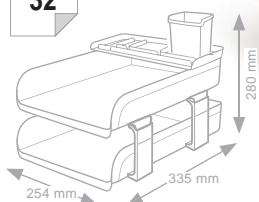

VINTAGE PALETTE: COLORA IL TUO AMBIENTE

PORTA IN UFFICIO O IN CASA I ROMANTICI COLORI VINTAGE E GODITI LE NOSTALGICHE SFUMATURE DI QUESTI COMPLEMENTI:
L'AZZURRO DELLA CARTA DA ZUCCHERO, IL CALDO COLORE DEL CARMELLO E IL BIANCO CREMOSO DEL LATTE
...E LA MENTE TORNA AGLI ANNI 50 !

VINTAGE Palette: Color Your Environment

Bring the romantic Vintage colors to the office or home and enjoy the nostalgic shades of these accessories: the blue of sugar paper, the warm color of caramel and the creamy white of milk ... And the mind goes back to the 50s!

Palette VINTAGE : Colorez votre environnement

Apportez les couleurs romantiques Vintage au bureau ou à la maison et profitez des nuances nostalgiques de ces accessoires : le bleu du papier sucré, la couleur chaude du caramel et le blanc crème du lait... Et l'esprit remonte aux années 50!

KIT IN GIFT BOX

Set scrivania

Desk set - Set bureau

23
X
32

ref. 830MI

5 pz/pcs

2 portacorrispondenza con distanziali - 1 bacinella - 1 portapenne - 1 righello cm.16
2 letter tray with risers - 1 pen tidy - 1 pen holder - 1 ruler cm16
2 corbeilles à courrier avec rehausses - 1 plumier de bureau - 1 pot à crayon - 1 règle cm.16

ref.	colore/color/couleur	8003438...	pz/pcs
830MI	MILK	...032119	1