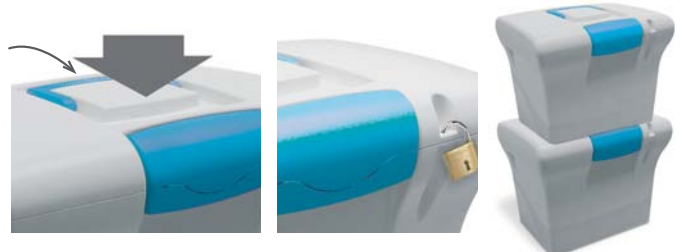

Valigetta Smile

Mobile suspension file case - Mallette

Maniglia a scomparsa - Carry handle lodge - Poignée rétractable

colori opachi - mat colors - colori opaques

ref.	colore/color/ couleur	8003438...	pz/pcs
170GR BL	azzurro / light blue / bleu clair	...008145	1
170GR V	verde / green / vert	...008152	1

accessori - accessories - accessoires

10 cartelline di ricambio formato A/4
Refill pack of 10 A/4 suspension files
10 dossiers de remplacement format A/4

ref.	colore/color/ couleur	8003438...	pz/pcs
170CART	avana / havana	...008817	1/20